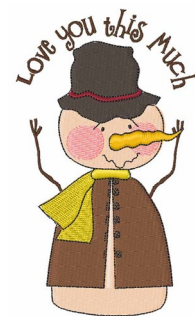

Name: Love You Machine Embroidery Design

SKU: WD02-DSKA0380a

Brand: Windmill Designs

Unique Colors: 13 (12 color Stops)

Unique Colors

	Color Name (Color Code)	Manufacturer - Type
	Super White (1001) [No Color Selected]	madeira - rayon
	Dusty Lilac (1263) [No Color Selected]	madeira - rayon
	Crocus (286)	Exquisite - Polyester 1000m