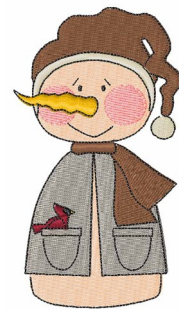

Name: Bird & Snowman Machine Embroidery Design

SKU: WD02-DSKA0379a

Brand: Windmill Designs

Unique Colors: 13 (11 color Stops)

Unique Colors

	Color Name (Color Code)	Manufacturer - Type
	Super White (1001) [No Color Selected]	madeira - rayon
	Dusty Lilac (1263) [No Color Selected]	madeira - rayon
	Crocus (286)	Exquisite - Polyester 1000m

Complete Color Sequence

#		Color Name (Color Code)	Manufacturer - Type
1		Super White (1001) [No Color Selected]	madeira - rayon
2		Super White (1001) [No Color Selected]	madeira - rayon
3		Crocus (286)	Exquisite - Polyester 1000m