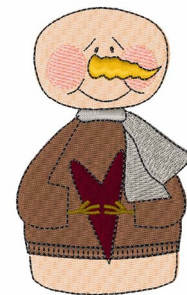

**Name:** Love Snowman Machine Embroidery Design

**SKU:** WD02-DSKA0377a

**Brand:** Windmill Designs

**Unique Colors:** 13 (10 color Stops)