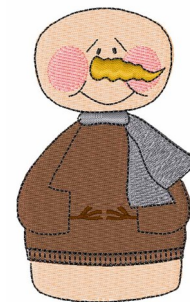

Name: Holiday Snowman

SKU: WD02-DSKA0374a

Brand: Windmill Designs

Unique Colors: 13 (8 color Stops)

Unique Colors

	Color Name (Color Code)	Manufacturer - Type
	Super White (1001) [No Color Selected]	madeira - rayon
	Dusty Lilac (1263) [No Color Selected]	madeira - rayon
	Crocus (286)	Exquisite - Polyester 1000m

Complete Color Sequence

#		Color Name (Color Code)	Manufacturer - Type
1		Super White (1001) [No Color Selected]	madeira - rayon
2		Super White (1001) [No Color Selected]	madeira - rayon
3		Crocus (286)	Exquisite - Polyester 1000m