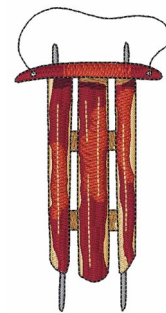

Name: Snow Sled Machine Embroidery Design

SKU: WD02-DSKA0370a

Brand: Windmill Designs

Unique Colors: 13 (8 color Stops)

Unique Colors

	Color Name (Color Code)	Manufacturer - Type
	Super White (1001) [No Color Selected]	madeira - rayon
	Dusty Lilac (1263) [No Color Selected]	madeira - rayon
	Crocus (286)	Exquisite - Polyester 1000m

Complete Color Sequence

#		Color Name (Color Code)	Manufacturer - Type
1		Super White (1001) [No Color Selected]	madeira - rayon
2		Super White (1001) [No Color Selected]	madeira - rayon
3		Crocus (286)	Exquisite - Polyester 1000m