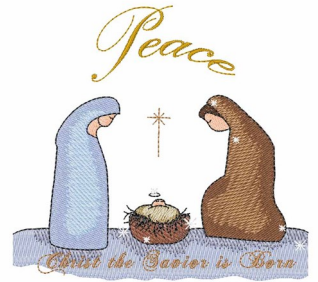

Name: Peace Nativity

SKU: WD02-DSKA0368b

Brand: Windmill Designs

Unique Colors: 13 (16 color Stops)

Unique Colors

	Color Name (Color Code)	Manufacturer - Type
	Super White (1001) [No Color Selected]	madeira - rayon
	Dusty Lilac (1263) [No Color Selected]	madeira - rayon
	Crocus (286)	Exquisite - Polyester 1000m