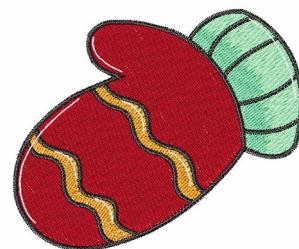

Name: Winter Mitten Machine Embroidery Design

SKU: WD02-DSKA0364a

Brand: Windmill Designs

Unique Colors: 13 (6 color Stops)

Unique Colors

	Color Name (Color Code)	Manufacturer - Type
	Super White (1001) [No Color Selected]	madeira - rayon
	Dusty Lilac (1263) [No Color Selected]	madeira - rayon
	Crocus (286)	Exquisite - Polyester 1000m

Complete Color Sequence

#		Color Name (Color Code)	Manufacturer - Type
1		Super White (1001) [No Color Selected]	madeira - rayon
2		Super White (1001) [No Color Selected]	madeira - rayon
3		Crocus (286)	Exquisite - Polyester 1000m