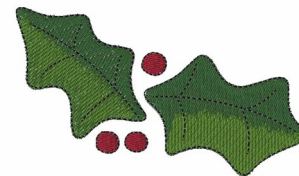

Name: Holly Plant Machine Embroidery Design

SKU: WD02-DSKA0341a

Brand: Windmill Designs

Unique Colors: 13 (4 color Stops)

Unique Colors

	Color Name (Color Code)	Manufacturer - Type
	Super White (1001) [No Color Selected]	madeira - rayon
	Dusty Lilac (1263) [No Color Selected]	madeira - rayon
	Crocus (286)	Exquisite - Polyester 1000m

Complete Color Sequence

#		Color Name (Color Code)	Manufacturer - Type
1		Super White (1001) [No Color Selected]	madeira - rayon
2		Super White (1001) [No Color Selected]	madeira - rayon
3		Crocus (286)	Exquisite - Polyester 1000m