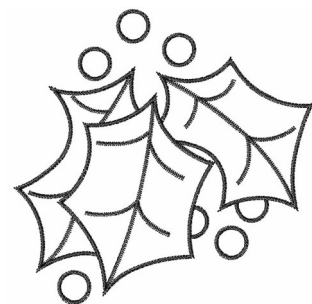

**Name:** Holly Outline Machine Embroidery Design

**SKU:** WD02-DSKA0340a\_bw

**Brand:** Windmill Designs

**Unique Colors:** 13 (1 color Stops)