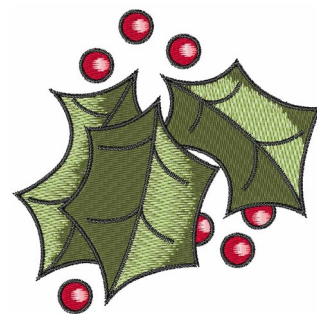

**Name:** Leaves Of Holly Machine Embroidery Design

**SKU:** WD02-DSKA0340a

**Brand:** Windmill Designs

**Unique Colors:** 13 (5 color Stops)