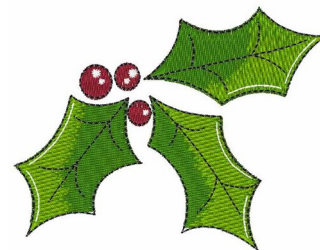

Name: Holly Leaves Machine Embroidery Design

SKU: WD02-DSKA0338a

Brand: Windmill Designs

Unique Colors: 13 (5 color Stops)

Unique Colors

	Color Name (Color Code)	Manufacturer - Type
	Super White (1001) [No Color Selected]	madeira - rayon
	Dusty Lilac (1263) [No Color Selected]	madeira - rayon
	Crocus (286)	Exquisite - Polyester 1000m

Complete Color Sequence

#		Color Name (Color Code)	Manufacturer - Type
1		Super White (1001) [No Color Selected]	madeira - rayon
2		Super White (1001) [No Color Selected]	madeira - rayon
3		Crocus (286)	Exquisite - Polyester 1000m