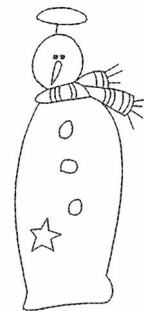

Name: Angel Snowman With Scarf Machine
Embroidery Design

SKU: WD02-DSKA0332a_bw

Brand: Windmill Designs

Unique Colors: 13 (1 color Stops)

Unique Colors

	Color Name (Color Code)	Manufacturer - Type
	Super White (1001) [No Color Selected]	madeira - rayon
	Dusty Lilac (1263) [No Color Selected]	madeira - rayon
	Crocus (286)	Exquisite - Polyester 1000m

Complete Color Sequence

#		Color Name (Color Code)	Manufacturer - Type
1		Super White (1001) [No Color Selected]	madeira - rayon
2		Super White (1001) [No Color Selected]	madeira - rayon
3		Crocus (286)	Exquisite - Polyester 1000m