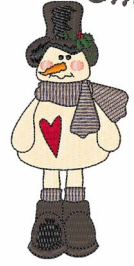

Name: Let It Snow

SKU: WD02-DSKA0327c

Brand: Windmill Designs

Unique Colors: 13 (12 color Stops)

Let it Snow

Unique Colors

	Color Name (Color Code)	Manufacturer - Type
	Super White (1001) [No Color Selected]	madeira - rayon
	Dusty Lilac (1263) [No Color Selected]	madeira - rayon
	Crocus (286)	Exquisite - Polyester 1000m