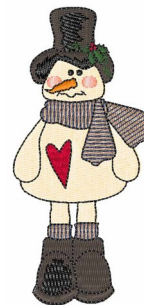

Name: Hoiday Snowman Machine Embroidery Design

SKU: WD02-DSKA0327a

Brand: Windmill Designs

Unique Colors: 13 (11 color Stops)

Unique Colors

	Color Name (Color Code)	Manufacturer - Type
	Super White (1001) [No Color Selected]	madeira - rayon
	Dusty Lilac (1263) [No Color Selected]	madeira - rayon
	Crocus (286)	Exquisite - Polyester 1000m