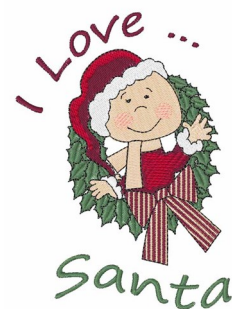

Name: Love Santa Machine Embroidery Design

SKU: WD02-DSKA0320c

Brand: Windmill Designs

Unique Colors: 13 (12 color Stops)

Unique Colors

	Color Name (Color Code)	Manufacturer - Type
	Super White (1001) [No Color Selected]	madeira - rayon
	Dusty Lilac (1263) [No Color Selected]	madeira - rayon
	Crocus (286)	Exquisite - Polyester 1000m