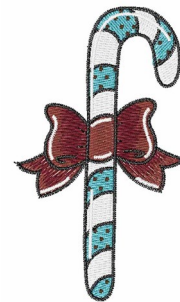

Name: Xmas Candy Machine Embroidery Design

SKU: WD02-DSKA0311a

Brand: Windmill Designs

Unique Colors: 13 (8 color Stops)

Unique Colors

	Color Name (Color Code)	Manufacturer - Type
	Super White (1001) [No Color Selected]	madeira - rayon
	Dusty Lilac (1263) [No Color Selected]	madeira - rayon
	Crocus (286)	Exquisite - Polyester 1000m

Complete Color Sequence

#		Color Name (Color Code)	Manufacturer - Type
1		Super White (1001) [No Color Selected]	madeira - rayon
2		Super White (1001) [No Color Selected]	madeira - rayon
3		Crocus (286)	Exquisite - Polyester 1000m