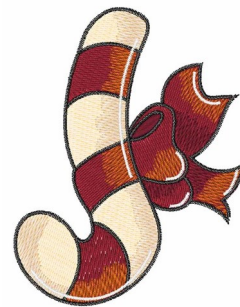

Name: Holiday Candy Machine Embroidery Design

SKU: WD02-DSKA0310a

Brand: Windmill Designs

Unique Colors: 13 (7 color Stops)

Unique Colors

	Color Name (Color Code)	Manufacturer - Type
	Super White (1001) [No Color Selected]	madeira - rayon
	Dusty Lilac (1263) [No Color Selected]	madeira - rayon
	Crocus (286)	Exquisite - Polyester 1000m

Complete Color Sequence

#		Color Name (Color Code)	Manufacturer - Type
1		Super White (1001) [No Color Selected]	madeira - rayon
2		Super White (1001) [No Color Selected]	madeira - rayon
3		Crocus (286)	Exquisite - Polyester 1000m