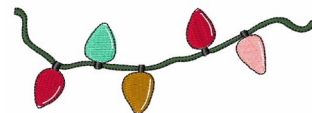

Name: Xmas Lights Machine Embroidery Design

SKU: WD02-DSKA0308a

Brand: Windmill Designs

Unique Colors: 13 (7 color Stops)

Unique Colors

	Color Name (Color Code)	Manufacturer - Type
	Super White (1001) [No Color Selected]	madeira - rayon
	Dusty Lilac (1263) [No Color Selected]	madeira - rayon
	Crocus (286)	Exquisite - Polyester 1000m

Complete Color Sequence

#		Color Name (Color Code)	Manufacturer - Type
1		Super White (1001) [No Color Selected]	madeira - rayon
2		Super White (1001) [No Color Selected]	madeira - rayon
3		Crocus (286)	Exquisite - Polyester 1000m