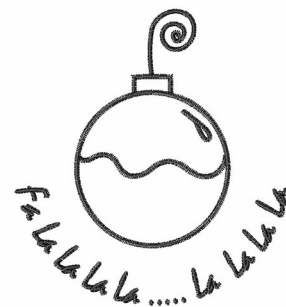

Name: Fa La La Ornament Outline Machine
Embroidery Design

SKU: WD02-DSKA0307b_bw

Brand: Windmill Designs

Unique Colors: 13 (1 color Stops)

Unique Colors

	Color Name (Color Code)	Manufacturer - Type
	Super White (1001) [No Color Selected]	madeira - rayon
	Dusty Lilac (1263) [No Color Selected]	madeira - rayon
	Crocus (286)	Exquisite - Polyester 1000m