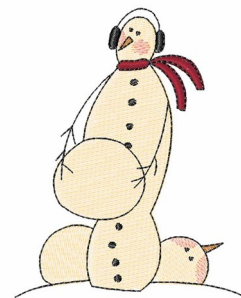

Name: Build A Snowman

SKU: WD02-DSKA0306a

Brand: Windmill Designs

Unique Colors: 13 (5 color Stops)

Unique Colors

	Color Name (Color Code)	Manufacturer - Type
	Super White (1001) [No Color Selected]	madeira - rayon
	Dusty Lilac (1263) [No Color Selected]	madeira - rayon
	Crocus (286)	Exquisite - Polyester 1000m