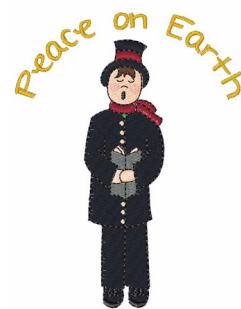

Name: Peace On Earth Machine Embroidery Design

SKU: WD02-DSKA0305d

Brand: Windmill Designs

Unique Colors: 13 (9 color Stops)

Unique Colors

	Color Name (Color Code)	Manufacturer - Type
	Super White (1001) [No Color Selected]	madeira - rayon
	Dusty Lilac (1263) [No Color Selected]	madeira - rayon
	Crocus (286)	Exquisite - Polyester 1000m