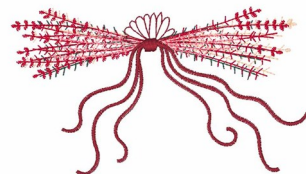

**Name:** Xmas Floral Machine Embroidery Design

**SKU:** WD02-DSKA0303a

**Brand:** Windmill Designs

**Unique Colors:** 13 (5 color Stops)

## Unique Colors

	<b>Color Name (Color Code)</b>	<b>Manufacturer - Type</b>
	Super White (1001) [No Color Selected]	madeira - rayon
	Dusty Lilac (1263) [No Color Selected]	madeira - rayon
	Crocus (286)	Exquisite - Polyester 1000m

# Complete Color Sequence

#		Color Name (Color Code)	Manufacturer - Type
1		Super White (1001) [No Color Selected]	madeira - rayon
2		Super White (1001) [No Color Selected]	madeira - rayon
3		Crocus (286)	Exquisite - Polyester 1000m