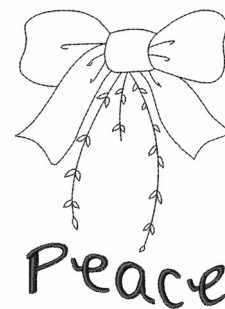

Name: Peace Bow Outline Machine Embroidery Design

SKU: WD02-DSKA0300c_bw

Brand: Windmill Designs

Unique Colors: 13 (1 color Stops)

Unique Colors

	Color Name (Color Code)	Manufacturer - Type
	Super White (1001) [No Color Selected]	madeira - rayon
	Dusty Lilac (1263) [No Color Selected]	madeira - rayon
	Crocus (286)	Exquisite - Polyester 1000m