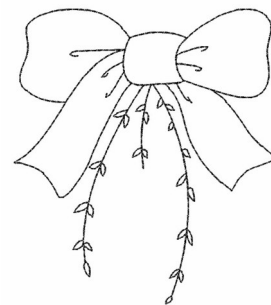

**Name:** Bow Outline Machine Embroidery Design

**SKU:** WD02-DSKA0300a\_bw

**Brand:** Windmill Designs

**Unique Colors:** 13 (1 color Stops)

# Complete Color Sequence

#		Color Name (Color Code)	Manufacturer - Type
1		Super White (1001) [No Color Selected]	madeira - rayon
2		Super White (1001) [No Color Selected]	madeira - rayon
3		Crocus (286)	Exquisite - Polyester 1000m