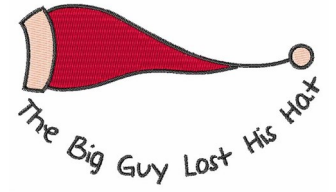

Name: Lost His Hat

SKU: WD02-DSKA0293d

Brand: Windmill Designs

Unique Colors: 13 (3 color Stops)

Unique Colors

	Color Name (Color Code)	Manufacturer - Type
	Super White (1001) [No Color Selected]	madeira - rayon
	Dusty Lilac (1263) [No Color Selected]	madeira - rayon
	Crocus (286)	Exquisite - Polyester 1000m