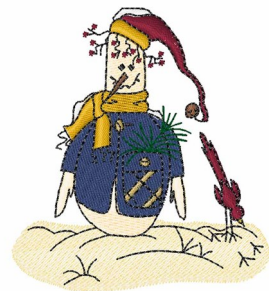

Name: Snowman & Bird Machine Embroidery Design

SKU: WD02-DSKA0290a

Brand: Windmill Designs

Unique Colors: 13 (10 color Stops)

Unique Colors

	Color Name (Color Code)	Manufacturer - Type
	Super White (1001) [No Color Selected]	madeira - rayon
	Dusty Lilac (1263) [No Color Selected]	madeira - rayon
	Crocus (286)	Exquisite - Polyester 1000m

Complete Color Sequence

#		Color Name (Color Code)	Manufacturer - Type
1		Super White (1001) [No Color Selected]	madeira - rayon
2		Super White (1001) [No Color Selected]	madeira - rayon
3		Crocus (286)	Exquisite - Polyester 1000m