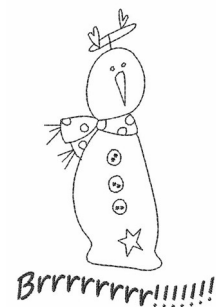

Name: Brrrr Snowman Outline Machine
Embroidery Design

SKU: WD02-DSKA0288d_bw

Brand: Windmill Designs

Unique Colors: 13 (1 color Stops)

Unique Colors

| | Color Name (Color Code) | Manufacturer - Type |
|--|--|-----------------------------|
| | Super White (1001) [No Color Selected] | madeira - rayon |
| | Dusty Lilac (1263) [No Color Selected] | madeira - rayon |
| | Crocus (286) | Exquisite - Polyester 1000m |