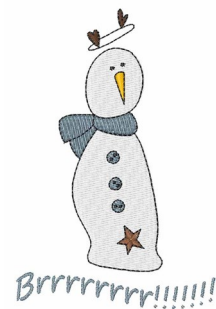

Name: Brrrr Snowman Machine Embroidery Design

SKU: WD02-DSKA0288d

Brand: Windmill Designs

Unique Colors: 13 (7 color Stops)

Unique Colors

	Color Name (Color Code)	Manufacturer - Type
	Super White (1001) [No Color Selected]	madeira - rayon
	Dusty Lilac (1263) [No Color Selected]	madeira - rayon
	Crocus (286)	Exquisite - Polyester 1000m