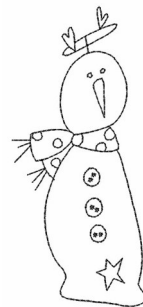

Name: Snowman Angel Halo Machine
Embroidery Design

SKU: WD02-DSKA0288a_bw

Brand: Windmill Designs

Unique Colors: 13 (1 color Stops)

Unique Colors

	Color Name (Color Code)	Manufacturer - Type
	Super White (1001) [No Color Selected]	madeira - rayon
	Dusty Lilac (1263) [No Color Selected]	madeira - rayon
	Crocus (286)	Exquisite - Polyester 1000m