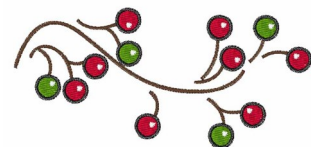

Name: Holiday Berries Machine Embroidery Design

SKU: WD02-DSKA0286a

Brand: Windmill Designs

Unique Colors: 13 (5 color Stops)

Unique Colors

| | Color Name (Color Code) | Manufacturer - Type |
|--|--|-----------------------------|
|  | Super White (1001) [No Color Selected] | madeira - rayon |
|  | Dusty Lilac (1263) [No Color Selected] | madeira - rayon |
|  | Crocus (286) | Exquisite - Polyester 1000m |

Complete Color Sequence

| # | | Color Name (Color Code) | Manufacturer - Type |
|---|---|--|--------------------------------|
| 1 |  | Super White (1001) [No Color Selected] | madeira - rayon |
| 2 |  | Super White (1001) [No Color Selected] | madeira - rayon |
| 3 |  | Crocus (286) | Exquisite - Polyester 1000m |