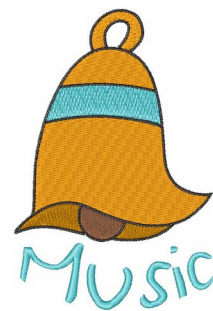

Name: Music Bell Machine Embroidery Design

SKU: WD02-DSKA0284d

Brand: Windmill Designs

Unique Colors: 13 (6 color Stops)

Unique Colors

	Color Name (Color Code)	Manufacturer - Type
	Super White (1001) [No Color Selected]	madeira - rayon
	Dusty Lilac (1263) [No Color Selected]	madeira - rayon
	Crocus (286)	Exquisite - Polyester 1000m

Complete Color Sequence

#		Color Name (Color Code)	Manufacturer - Type
1		Super White (1001) [No Color Selected]	madeira - rayon
2		Super White (1001) [No Color Selected]	madeira - rayon
3		Crocus (286)	Exquisite - Polyester 1000m