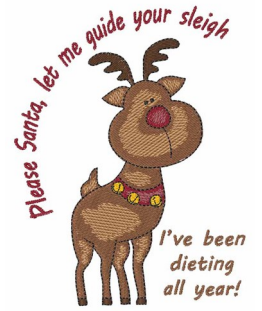

Name: Guide Your Sleigh

SKU: WD02-DSKA0237b

Brand: Windmill Designs

Unique Colors: 13 (9 color Stops)

Unique Colors

	Color Name (Color Code)	Manufacturer - Type
	Super White (1001) [No Color Selected]	madeira - rayon
	Dusty Lilac (1263) [No Color Selected]	madeira - rayon
	Crocus (286)	Exquisite - Polyester 1000m