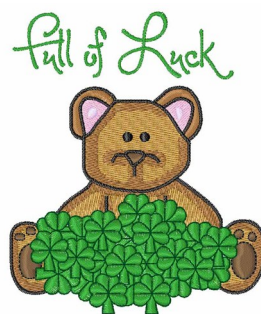

Name: Full of Luck Machine Embroidery Design

SKU: WD02-DSKA0230A

Brand: Windmill Designs

Unique Colors: 13 (9 color Stops)

Unique Colors

	Color Name (Color Code)	Manufacturer - Type
	Super White (1001) [No Color Selected]	madeira - rayon
	Dusty Lilac (1263) [No Color Selected]	madeira - rayon
	Crocus (286)	Exquisite - Polyester 1000m