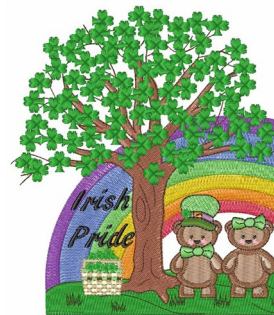

Name: Irish Pride Machine Embroidery Design

SKU: WD02-DSKA0227C

Brand: Windmill Designs

Unique Colors: 13 (26 color Stops)

Unique Colors

	Color Name (Color Code)	Manufacturer - Type
	Super White (1001) [No Color Selected]	madeira - rayon
	Dusty Lilac (1263) [No Color Selected]	madeira - rayon
	Crocus (286)	Exquisite - Polyester 1000m