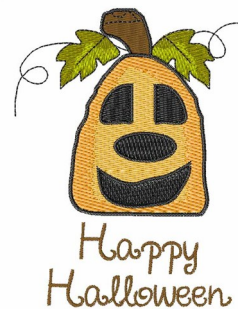

**Name:** Halloween Pumpkin Machine Embroidery Design

**SKU:** WD02-DSKA0213C

**Brand:** Windmill Designs

**Unique Colors:** 13 (7 color Stops)