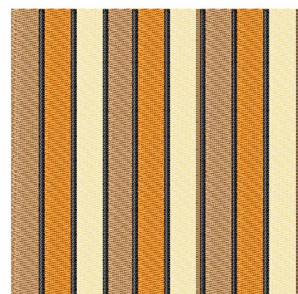

Name: Halloween Stripes Machine Embroidery Design

SKU: WD02-DSKA0209D

Brand: Windmill Designs

Unique Colors: 13 (6 color Stops)

Unique Colors

	Color Name (Color Code)	Manufacturer - Type
	Super White (1001) [No Color Selected]	madeira - rayon
	Dusty Lilac (1263) [No Color Selected]	madeira - rayon
	Crocus (286)	Exquisite - Polyester 1000m

Complete Color Sequence

#		Color Name (Color Code)	Manufacturer - Type
1		Super White (1001) [No Color Selected]	madeira - rayon
2		Super White (1001) [No Color Selected]	madeira - rayon
3		Crocus (286)	Exquisite - Polyester 1000m