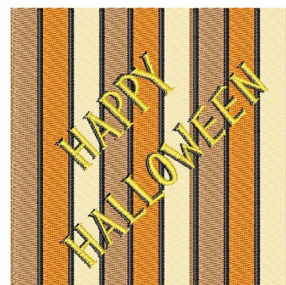

**Name:** Happy Halloween Machine Embroidery Design

**SKU:** WD02-DSKA0209A

**Brand:** Windmill Designs

**Unique Colors:** 13 (8 color Stops)

## Unique Colors

	<b>Color Name (Color Code)</b>	<b>Manufacturer - Type</b>
	Super White (1001) [No Color Selected]	madeira - rayon
	Dusty Lilac (1263) [No Color Selected]	madeira - rayon
	Crocus (286)	Exquisite - Polyester 1000m