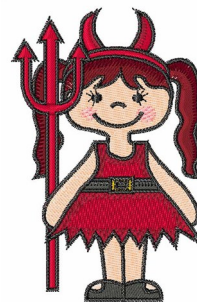

**Name:** Cute Devil Machine Embroidery Design

**SKU:** WD02-DSKA0204D

**Brand:** Windmill Designs

**Unique Colors:** 13 (11 color Stops)