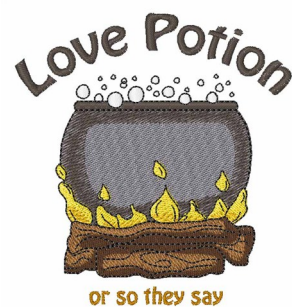

Name: Love Potion Machine Embroidery Design

SKU: WD02-DSKA0201B

Brand: Windmill Designs

Unique Colors: 13 (9 color Stops)

Unique Colors

	Color Name (Color Code)	Manufacturer - Type
	Super White (1001) [No Color Selected]	madeira - rayon
	Dusty Lilac (1263) [No Color Selected]	madeira - rayon
	Crocus (286)	Exquisite - Polyester 1000m