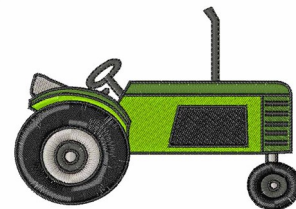

**Name:** Tractor

**SKU:** WD02-DSKA0193D

**Brand:** Windmill Designs

**Unique Colors:** 13 (5 color Stops)