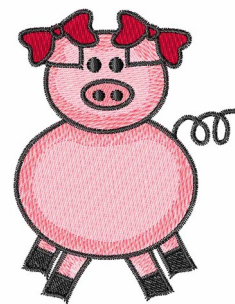

Name: Cartoon Pig Machine Embroidery Design

SKU: WD02-DSKA0192D

Brand: Windmill Designs

Unique Colors: 13 (4 color Stops)

Unique Colors

| | Color Name (Color Code) | Manufacturer - Type |
|--|--|-----------------------------|
|  | Super White (1001) [No Color Selected] | madeira - rayon |
|  | Dusty Lilac (1263) [No Color Selected] | madeira - rayon |
|  | Crocus (286) | Exquisite - Polyester 1000m |