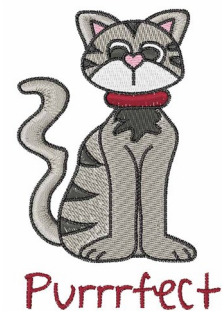

**Name:** Purfect Cat Machine Embroidery Design

**SKU:** WD02-DSKA0190A

**Brand:** Windmill Designs

**Unique Colors:** 13 (7 color Stops)