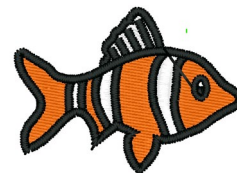

Name: Clown Fish Machine Embroidery Design

SKU: WD02-DSKA0187D1

Brand: Windmill Designs

Unique Colors: 13 (4 color Stops)

Unique Colors

	Color Name (Color Code)	Manufacturer - Type
	Super White (1001) [No Color Selected]	madeira - rayon
	Dusty Lilac (1263) [No Color Selected]	madeira - rayon
	Crocus (286)	Exquisite - Polyester 1000m