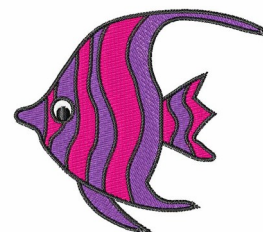

Name: Baby Angel Fish Machine Embroidery Design

SKU: WD02-DSKA0186D

Brand: Windmill Designs

Unique Colors: 13 (4 color Stops)

Unique Colors

	Color Name (Color Code)	Manufacturer - Type
	Super White (1001) [No Color Selected]	madeira - rayon
	Dusty Lilac (1263) [No Color Selected]	madeira - rayon
	Crocus (286)	Exquisite - Polyester 1000m

Complete Color Sequence

#		Color Name (Color Code)	Manufacturer - Type
1		Super White (1001) [No Color Selected]	madeira - rayon
2		Super White (1001) [No Color Selected]	madeira - rayon
3		Crocus (286)	Exquisite - Polyester 1000m