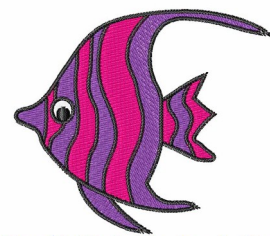

Name: Cute Angel Fish Machine Embroidery Design

SKU: WD02-DSKA0186C

Brand: Windmill Designs

Unique Colors: 13 (5 color Stops)

Don't Put Me In A Tank

Unique Colors

	Color Name (Color Code)	Manufacturer - Type
	Super White (1001) [No Color Selected]	madeira - rayon
	Dusty Lilac (1263) [No Color Selected]	madeira - rayon
	Crocus (286)	Exquisite - Polyester 1000m

Complete Color Sequence

#		Color Name (Color Code)	Manufacturer - Type
1		Super White (1001) [No Color Selected]	madeira - rayon
2		Super White (1001) [No Color Selected]	madeira - rayon
3		Crocus (286)	Exquisite - Polyester 1000m