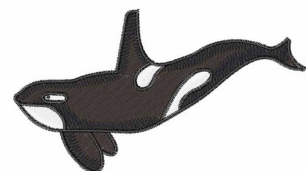

**Name:** Swimming Orca Whale Machine  
Embroidery Design

**SKU:** WD02-DSKA0182D

**Brand:** Windmill Designs

**Unique Colors:** 13 (4 color Stops)

## Unique Colors

	<b>Color Name (Color Code)</b>	<b>Manufacturer - Type</b>
	Super White (1001) [No Color Selected]	madeira - rayon
	Dusty Lilac (1263) [No Color Selected]	madeira - rayon
	Crocus (286)	Exquisite - Polyester 1000m