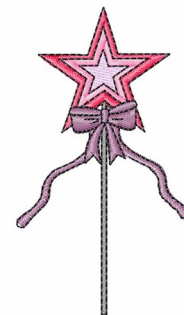

**Name:** Magic Wand Machine Embroidery Design

**SKU:** WD02-DSKA0174D

**Brand:** Windmill Designs

**Unique Colors:** 13 (6 color Stops)

## Unique Colors

	<b>Color Name (Color Code)</b>	<b>Manufacturer - Type</b>
	Super White (1001) [No Color Selected]	madeira - rayon
	Dusty Lilac (1263) [No Color Selected]	madeira - rayon
	Crocus (286)	Exquisite - Polyester 1000m

# Complete Color Sequence

#		Color Name (Color Code)	Manufacturer - Type
1		Super White (1001) [No Color Selected]	madeira - rayon
2		Super White (1001) [No Color Selected]	madeira - rayon
3		Crocus (286)	Exquisite - Polyester 1000m