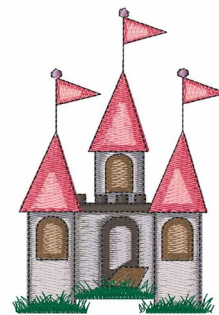

Name: Cinderella Castle

SKU: WD02-DSKA0170D

Brand: Windmill Designs

Unique Colors: 13 (12 color Stops)

Unique Colors

	Color Name (Color Code)	Manufacturer - Type
	Super White (1001) [No Color Selected]	madeira - rayon
	Dusty Lilac (1263) [No Color Selected]	madeira - rayon
	Crocus (286)	Exquisite - Polyester 1000m

Complete Color Sequence

#		Color Name (Color Code)	Manufacturer - Type
1		Super White (1001) [No Color Selected]	madeira - rayon
2		Super White (1001) [No Color Selected]	madeira - rayon
3		Crocus (286)	Exquisite - Polyester 1000m