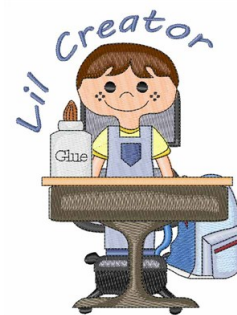

**Name:** Lil Creator Machine Embroidery Design

**SKU:** WD02-DSKA0164C

**Brand:** Windmill Designs

**Unique Colors:** 13 (30 color Stops)