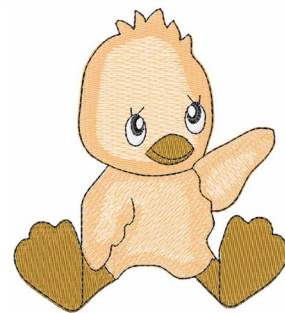

Name: Baby Ducky Machine Embroidery Design

SKU: WD02-DSKA0122D

Brand: Windmill Designs

Unique Colors: 13 (6 color Stops)

Unique Colors

	Color Name (Color Code)	Manufacturer - Type
	Super White (1001) [No Color Selected]	madeira - rayon
	Dusty Lilac (1263) [No Color Selected]	madeira - rayon
	Crocus (286)	Exquisite - Polyester 1000m

Complete Color Sequence

#		Color Name (Color Code)	Manufacturer - Type
1		Super White (1001) [No Color Selected]	madeira - rayon
2		Super White (1001) [No Color Selected]	madeira - rayon
3		Crocus (286)	Exquisite - Polyester 1000m